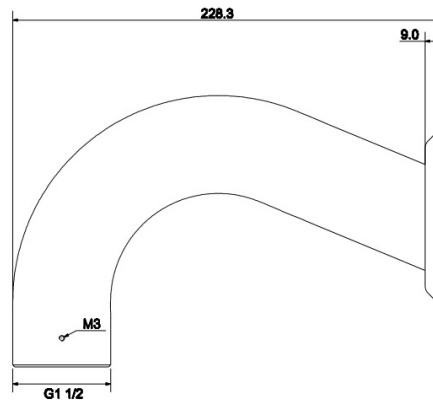

Dimensions (mm)

Applications