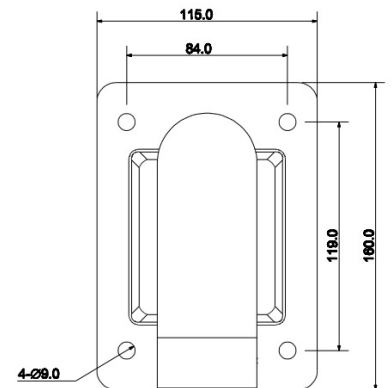

Gooseneck for PTZ - INSX300S

Material: Aluminum

Dimensions: 160mm x 160mm x 228mm

Color: White

Type of Installation: Ceiling

Net Weight: 0.49kg

Load Bearing Capacity: 3kg

Work with: INSX120 or INSX150

or INSX140 or INSX140 or INSX151

Dimensions (mm)

Applications

Work with:

INSX120

INSX150

INSX151

INSX140